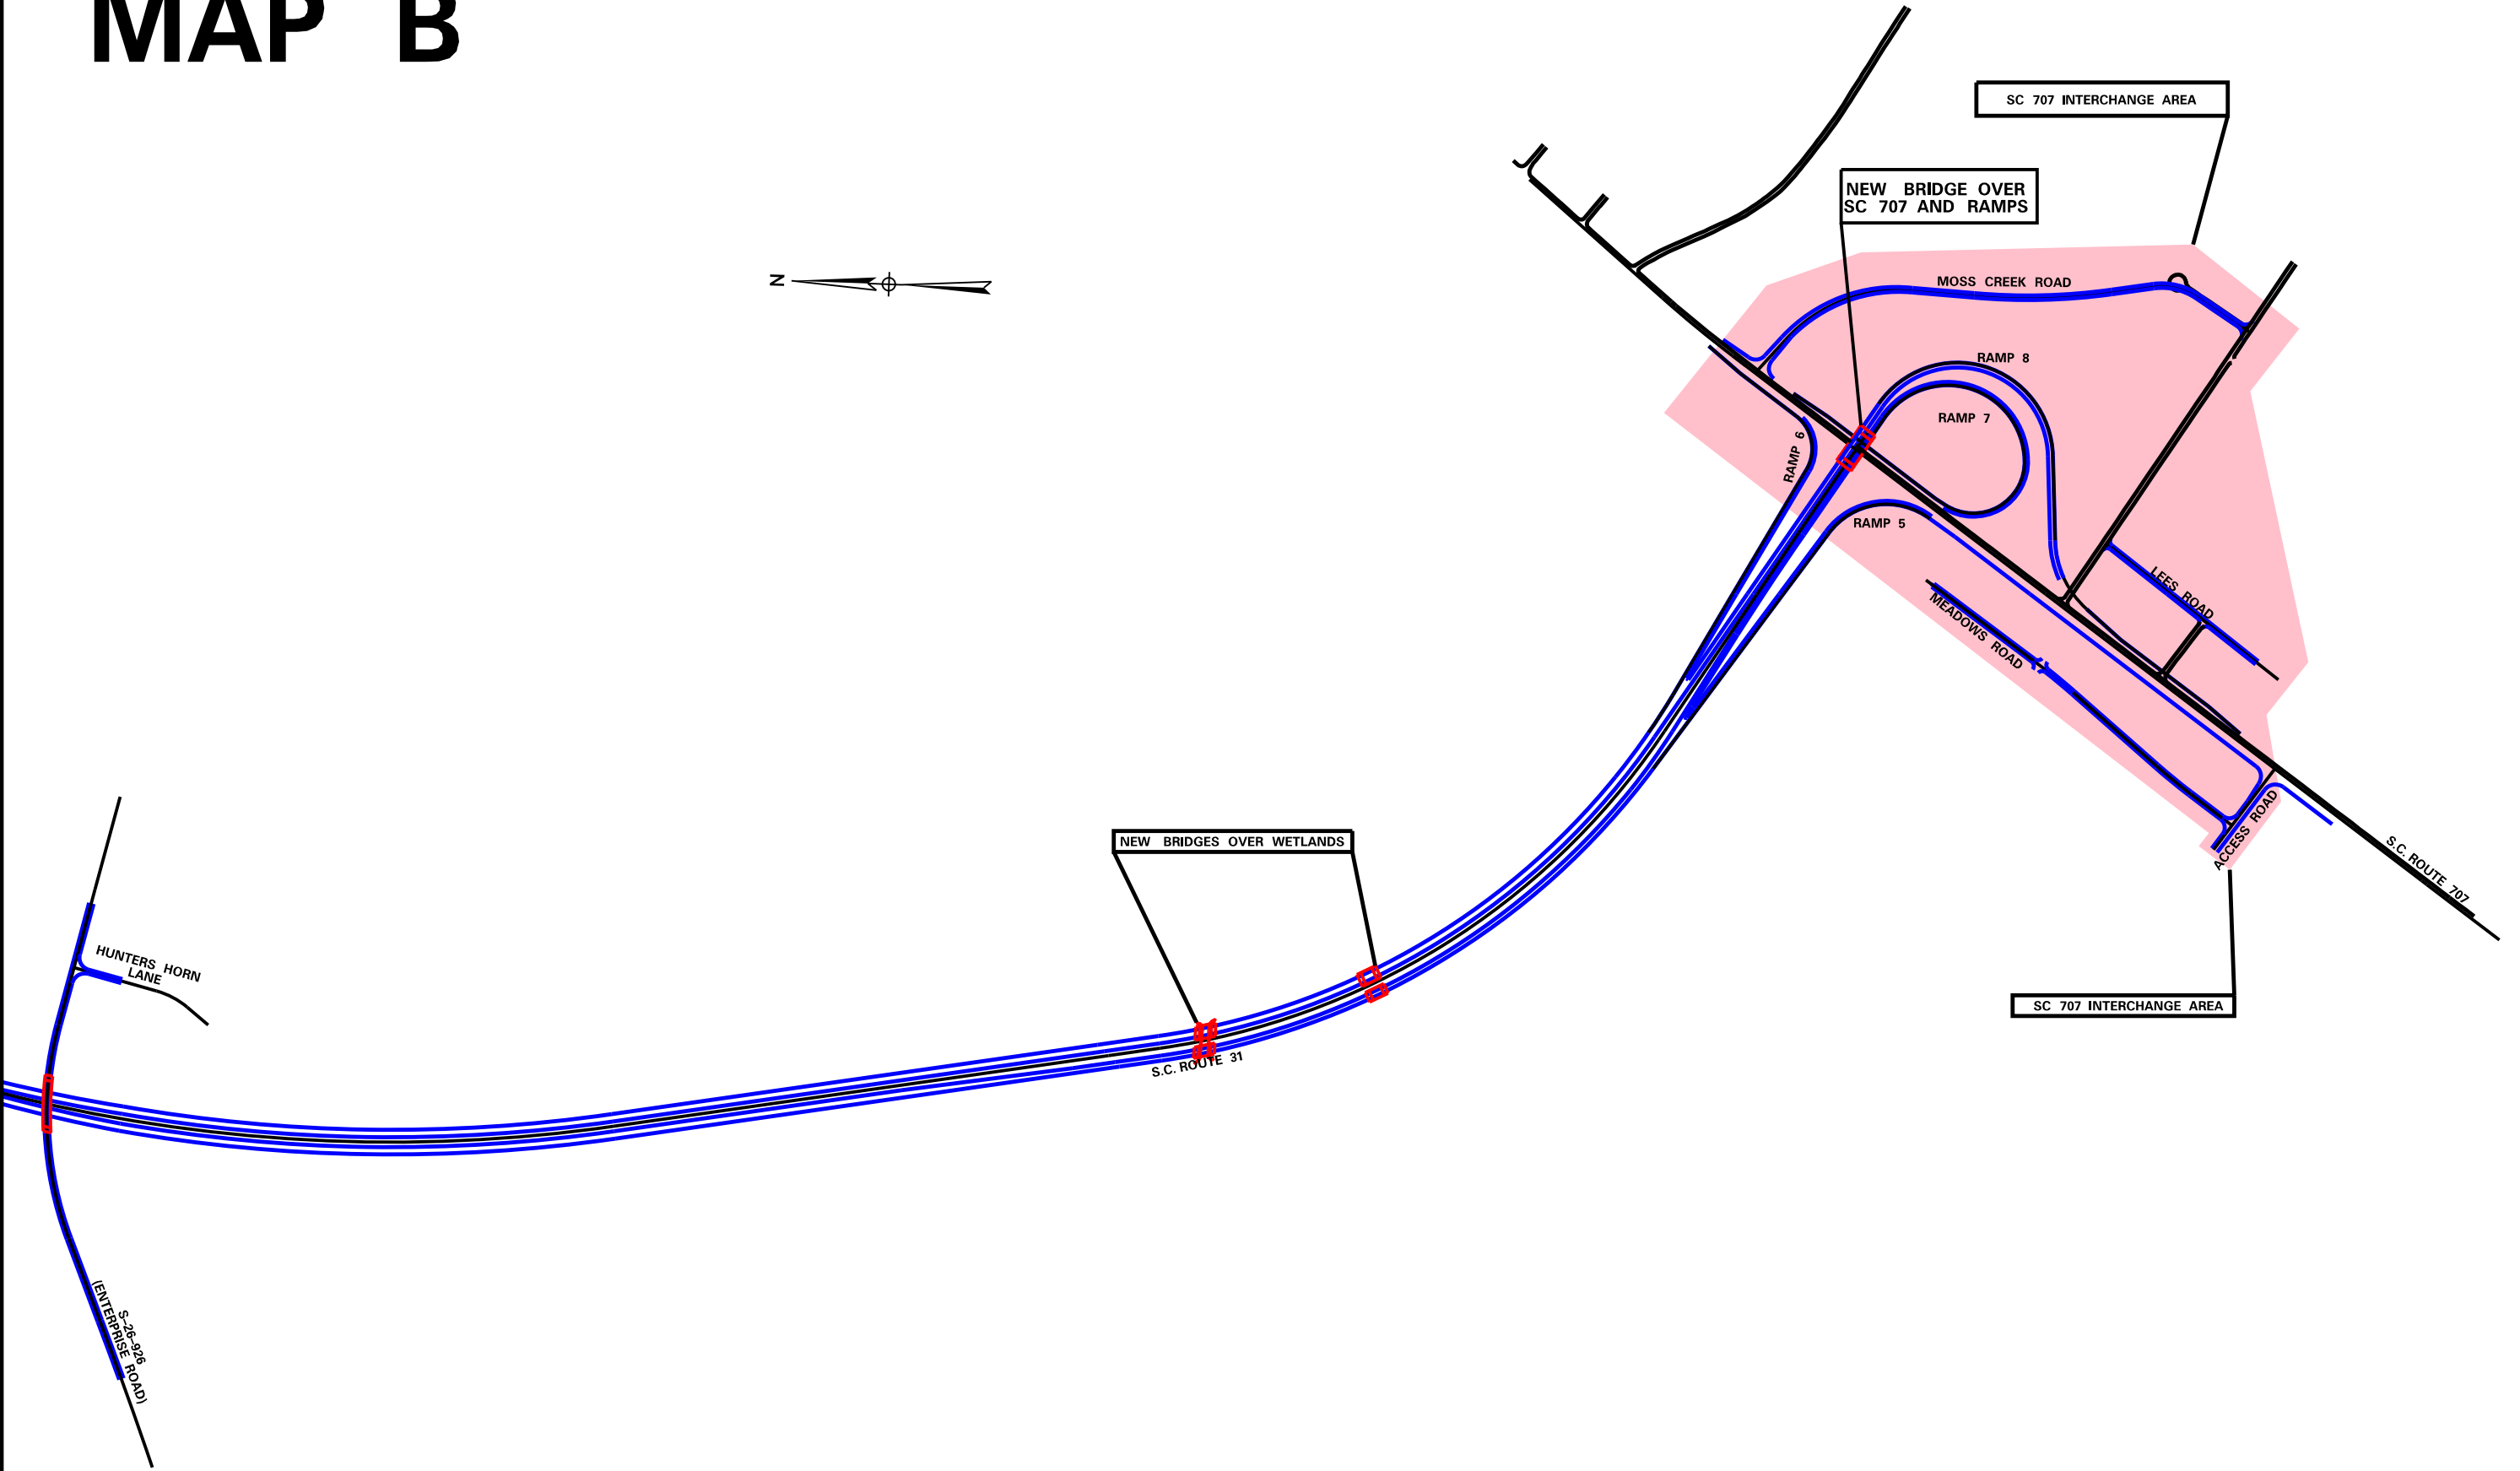

# MAP B

SC 707 INTERCHANGE AREA

NEW BRIDGE OVER SC 707 AND RAMPS

MOSS CREEK ROAD

RAMP 8

RAMP 7

RAMP 5

LEES ROAD

MEADOWS ROAD

ACCESS ROAD

S.C. ROUTE 707

NEW BRIDGES OVER WETLANDS

S.C. ROUTE 31

SC 707 INTERCHANGE AREA

HUNTERS HORN LANE

LEATHERBRISE ROAD